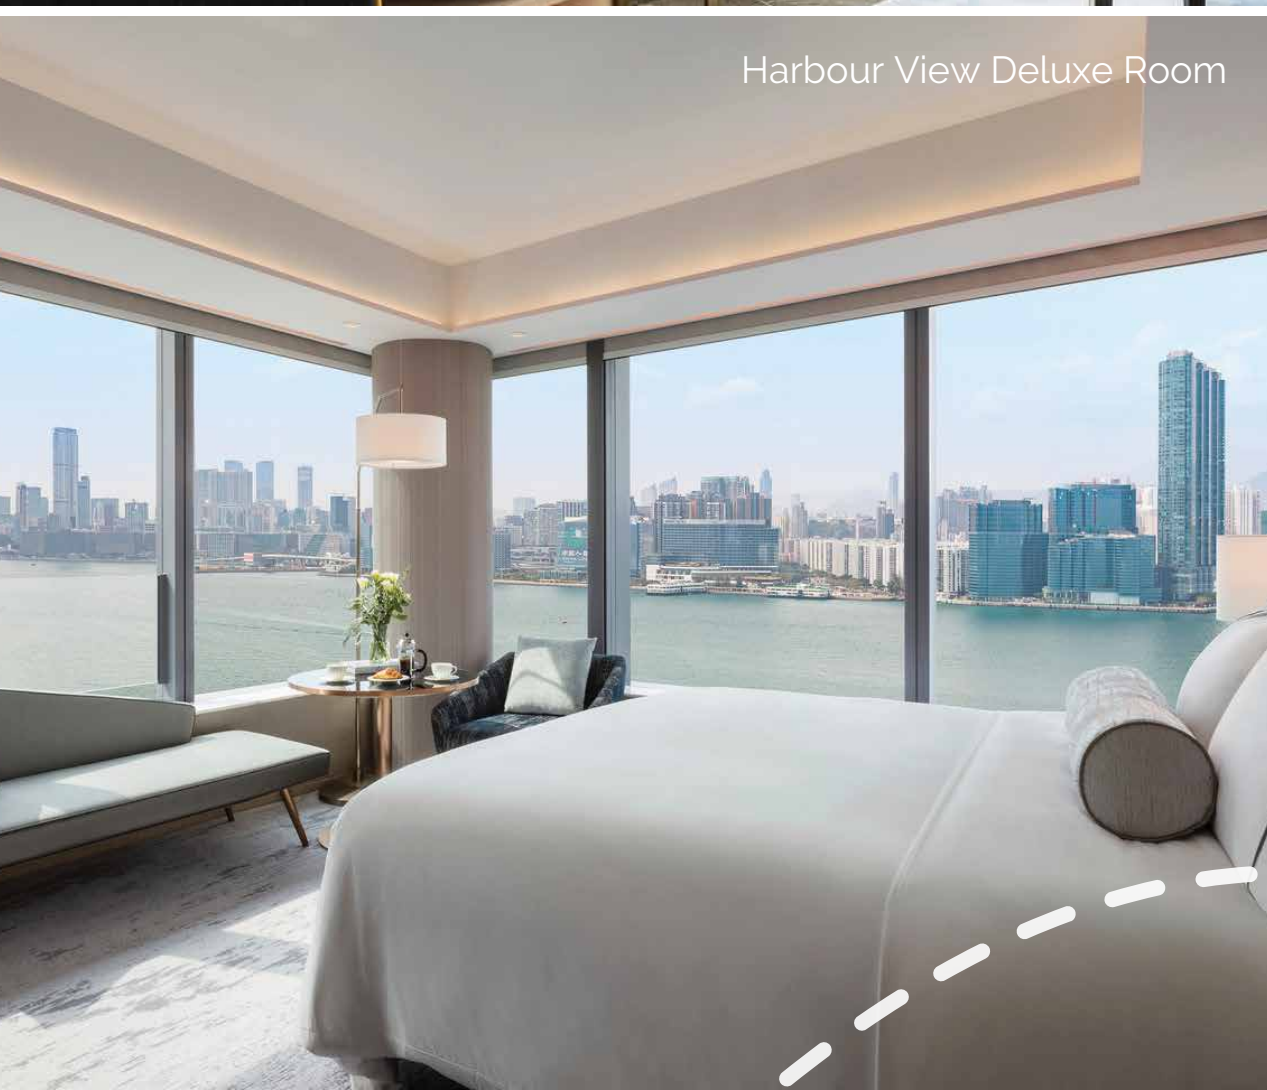

Weddings & Celebrations

Your happily ever after by the harbour

Victoria Harbour Suite

Harbour View Deluxe Room

Hyatt Centric Victoria Harbour Hong Kong | -2-

Our Hotel

Hyatt Centric

Upper-upscale lifestyle brand

665 Guestrooms

Design-driven spaces - all with stunning harbour views

Victoria Harbour Suite

54 sqm suite with separate living room & private balcony

Deluxe Rooms

Wraparound windows and a bathtub with a view

A couple in wedding attire stands on a balcony with a city view. The groom is on the left, wearing a light brown suit, and the bride is on the right, wearing a white lace wedding dress. They are looking at each other and smiling. The balcony has a wooden A-frame structure and a glass railing. In the background, a cityscape is visible under a hazy sky. A white dashed line arches over the top of the image.