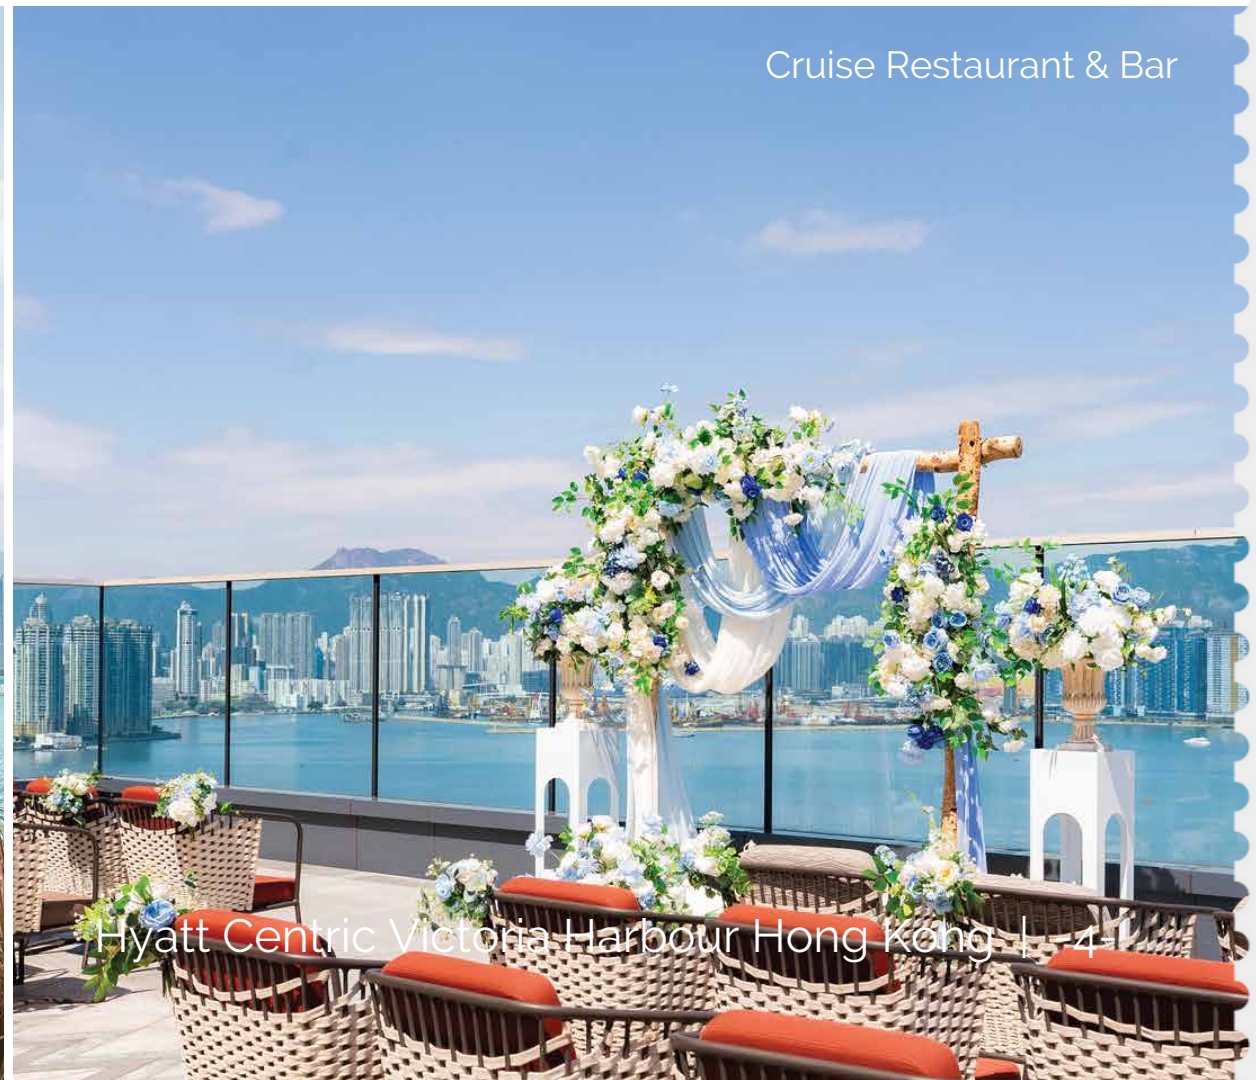

Weddings & Celebrations

Your happily ever after by the harbour

Victoria Harbour Suite

Harbour View Deluxe Room

Hyatt Centric Victoria Harbour Hong Kong | -2-

Our Hotel

Hyatt Centric

Upper-upscale lifestyle brand

Rooftop Infinity Pool

Refresh and recharge in our 25-metre rooftop pool

Take your pick of our stylish spaces

NOW OPEN

Victoria Harbour Suite

Cruise Restaurant & Bar

Upper Farm

Cruise Restaurant & Bar

A couple in wedding attire stands on a balcony with a city view. The groom is on the left, wearing a light brown suit, and the bride is on the right, wearing a white lace wedding dress. They are looking at each other and smiling. The balcony has a wooden A-frame structure and a glass railing. In the background, a cityscape is visible under a hazy sky. A white dashed line arches over the top of the image.