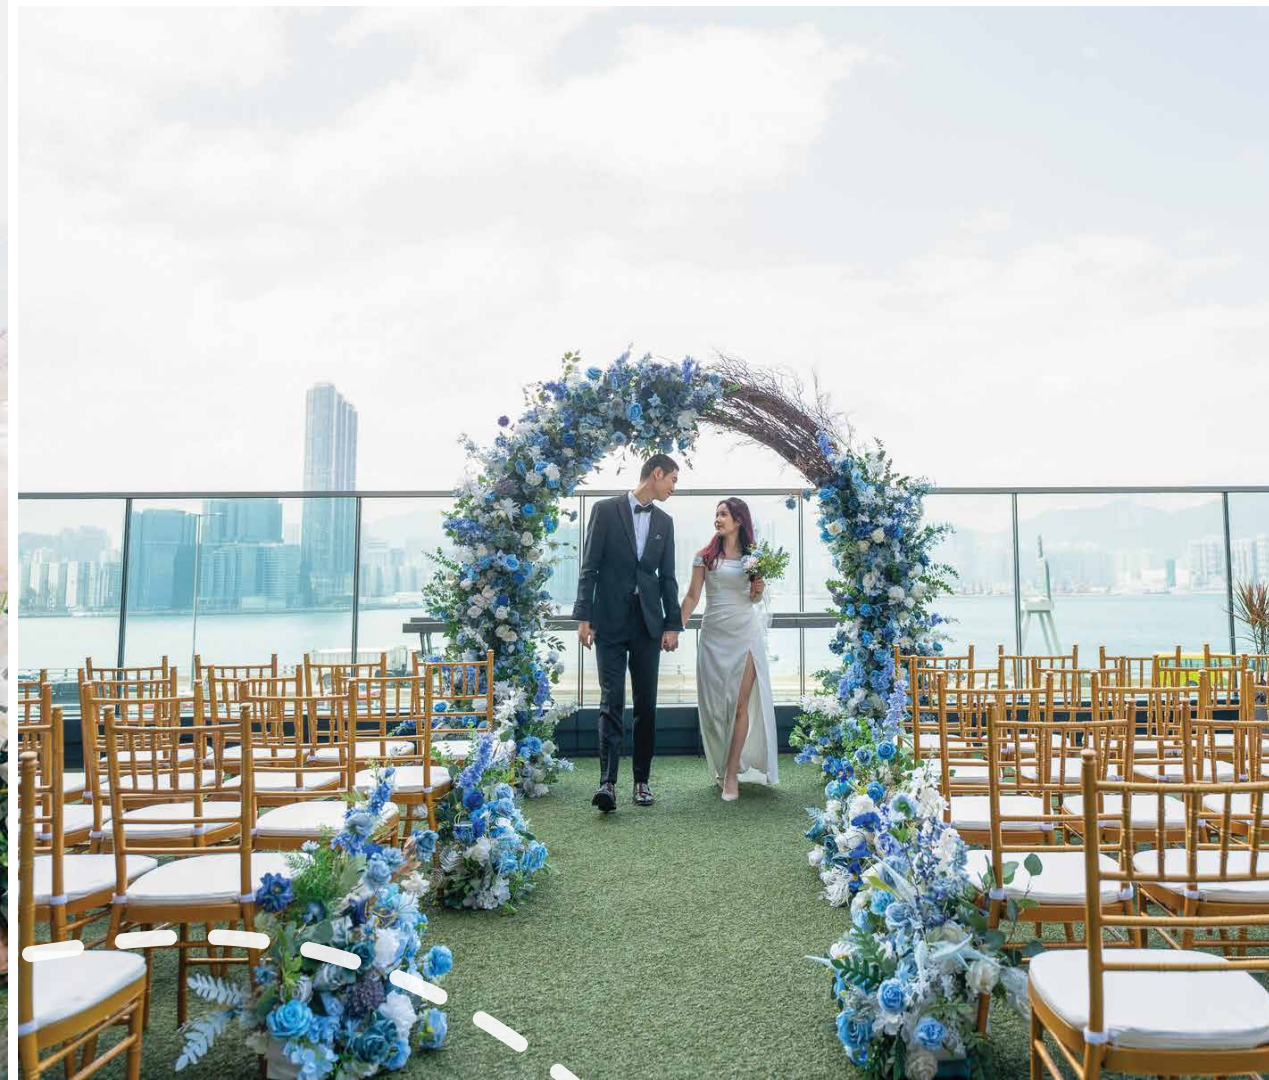

Upper Farm

Wedding Ceremony

2 hours between 10:00AM - 4:00PM

Full outdoor venue use

Max. 40 guests (theatre seating)

Package Inclusions

Venue decorations (arch, pew flowers & reception table),

standard AV equipment,

parking for 3 vehicles (3 hours each)

Package Pricing

HK$38,000+

Virtual Tour & Specs

[Take a Virtual Tour](#)

[View More Photos](#)

[Capacity Chart for All Venues](#)