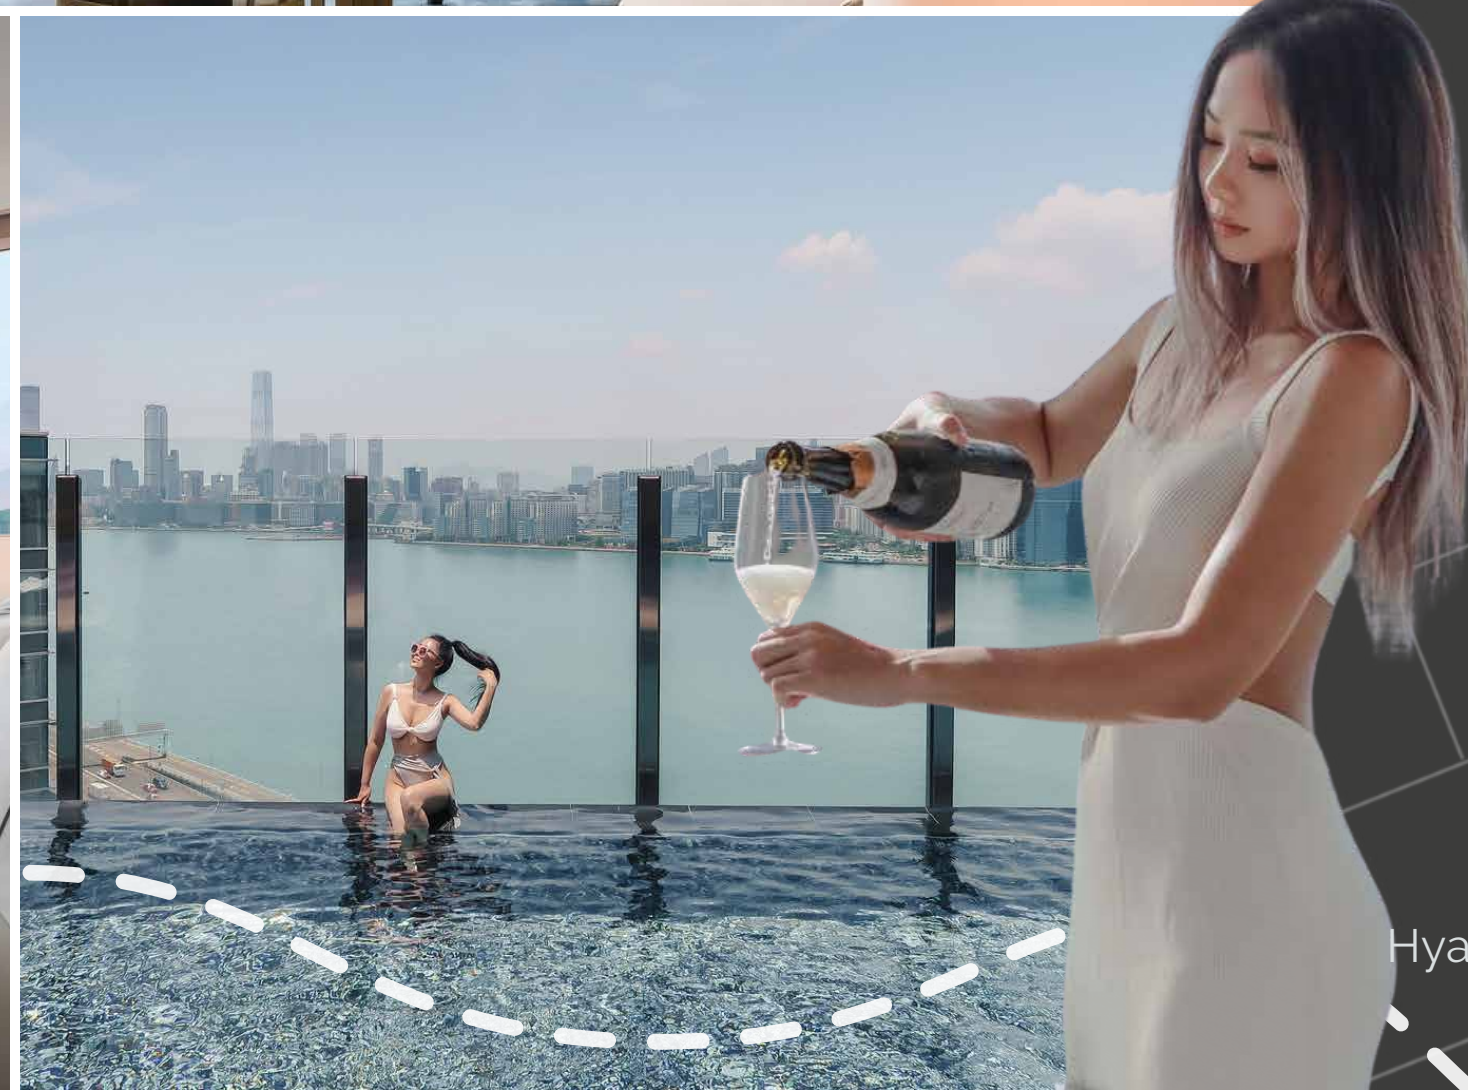

Weddings & Celebrations

Your happily ever after by the harbour

Victoria Harbour Suite

Harbour View Deluxe Room

Hyatt Centric Victoria Harbour Hong Kong | -2-

Our Hotel

Hyatt Centric

Upper-upscale lifestyle brand

A couple in wedding attire stands on a balcony with a city view. The groom is on the left, wearing a light brown suit, and the bride is on the right, wearing a white lace wedding dress. They are looking at each other and smiling. The balcony has a wooden A-frame structure and a glass railing. In the background, a cityscape is visible under a hazy sky. A white dashed line arches over the top of the image.