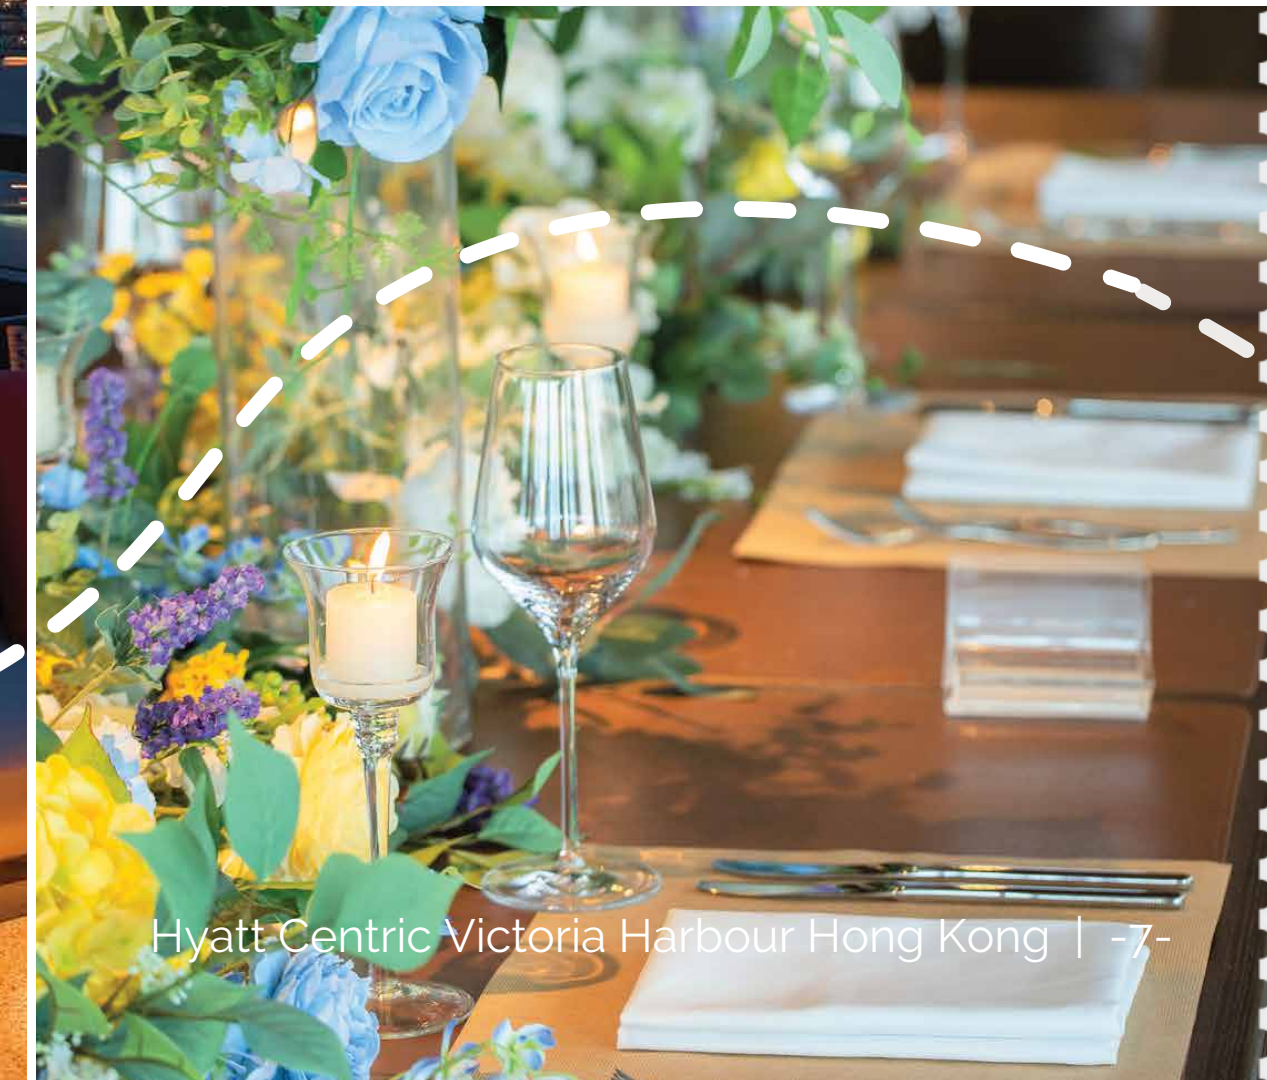

A couple in wedding attire stands on a balcony with a city view. The groom is on the left, wearing a light brown suit, and the bride is on the right, wearing a white lace wedding dress. They are looking at each other and smiling. The balcony has a wooden A-frame structure and a glass railing. In the background, a cityscape is visible under a hazy sky. A white dashed line arches over the top of the image.