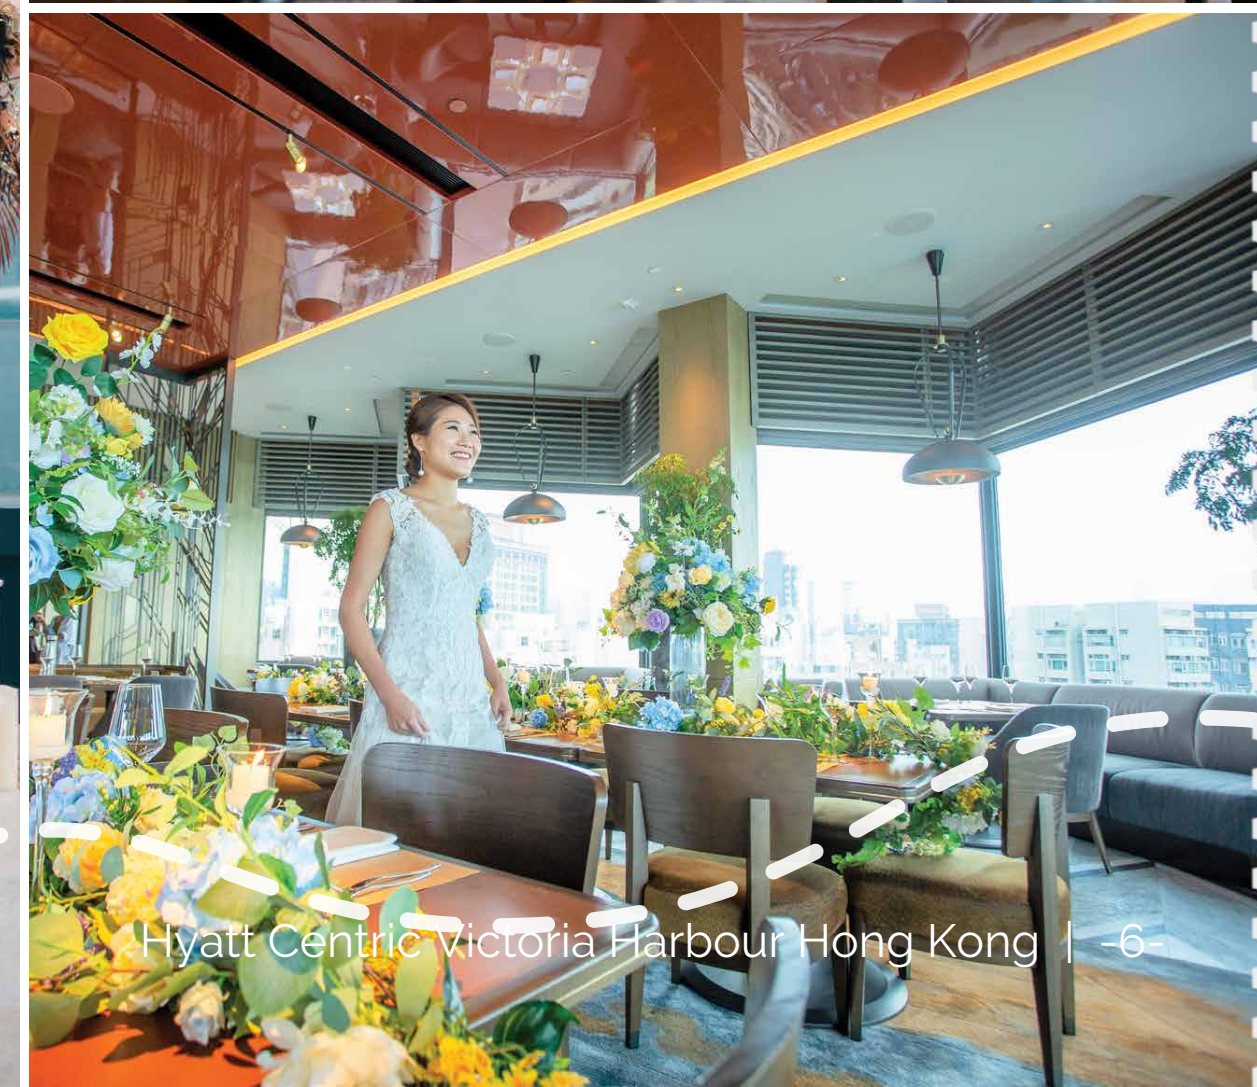

Package Pricing

HK\$130,000+ minimum charge

Sharing menu from HK\$980+ / pax

3-hour free-flow from HK\$550+ / pax

Virtual Tour & Specs

[Take a Virtual Tour](#)

[View More Photos](#)

[Capacity Chart for All Venues](#)