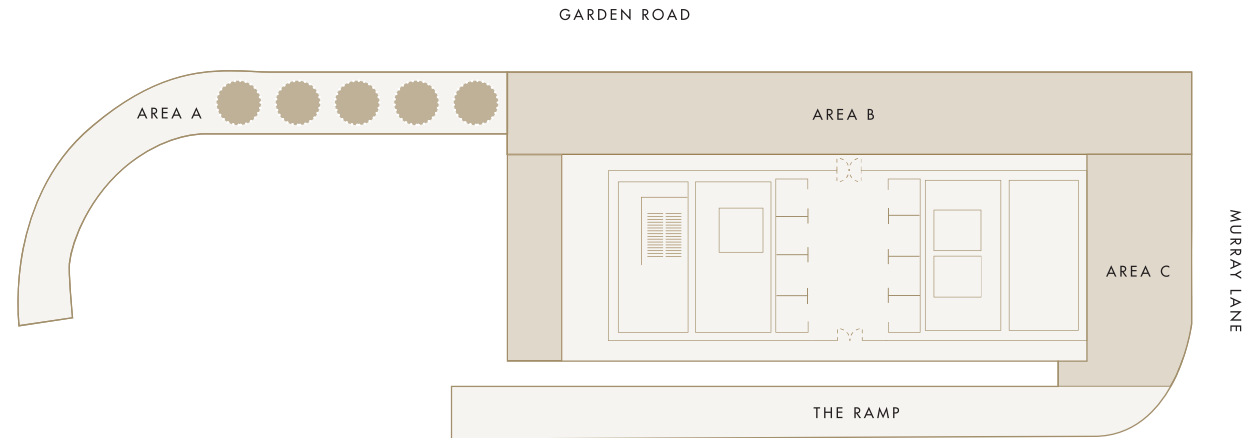

LEVEL 1

The Arches

What was once a carpark ramp following the inner perimeter walls of the emblematic Murray Building is now a distinctively unique event space.

The Arches is semi-outdoors, offering a rare quality from both practical and experiential perspectives. Sheltered overhead and with large arched apertures inviting natural ventilation, this is a venue most suited to runway shows, installations, car events and launches.

Venue	Set Up		Area		Headroom	
	Cocktail	Theatre	Sqm	Sqf	H(m)	H(f)
THE ARCHES	310	310	635	6,760	5 - 10	16 - 33
AREA A			60	615		
AREA B	270	270	305	3,280	5	16
AREA C	40	40	125	1,345	5	16
THE RAMP			145	1,540	5 - 10	16 - 33