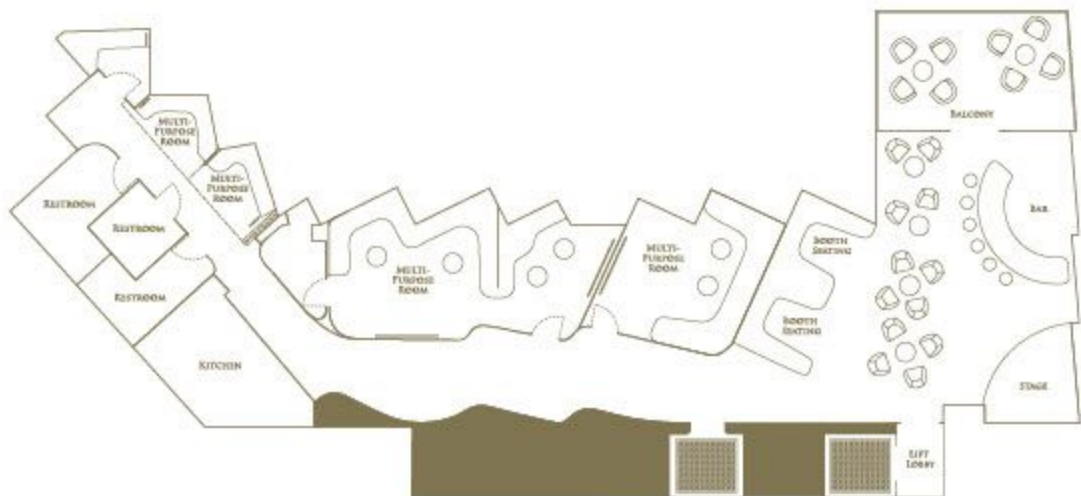

## THE LOUNGE 酒廊大廳

Unveil the dazzling drapery on the 25th floor and find yourself in the sight of grandeur: Art Deco lounge emblazoned with gold accent, marble bar counter, feature ceiling with sun-like crown motif radiating from the centre of the room, laying a perfect foundation as a prime venue with great flexibility for private dinners, showcase, meetings, performance, celebrations and other specialised events. Be encircled in our 180-degree panoramic views, settle yourself in our velvet booth or one of our multi-purpose rooms with flat screen TVs and concert-quality sound system.

揭開25樓色彩斑斕且神秘迷人的帷幔，彷彿置身於一幅宏偉壯麗景象之中。高貴典雅的大理石吧台，與大廳正中的太陽神金色冠冕浮雕相互映襯，營造出高雅簡潔的Art Deco風格。180度的城市景致配合一流的設備，令The Crown成為舉辦私人宴會、展覽會議、表演、祝酒會等盛宴的不二之選。豪華包廂設舒適的天鵝絨雅座，配備平面電視及演唱會級數的音效裝置，打造最佳位置。

STANDING 企位數目	SEATED 座位數目	SIZE 面積
100	30 - 80	3,500 sqf

## THE ROOFTOP 空中花園

Sky is the limit – let us elevate your intimate luxury experience to the top of our city skyline. Enjoy the exclusive spectacular 270-degree panoramic views of Wan Chai and Happy Valley above all crowds over fine wines, beers, sensational cocktails and exquisite canapés. Our notable flexibility allows you to host all sorts of events with us, including but not limited to private gatherings, cocktails, celebrations, wedding ceremonies and other specialised events.

繁星之下，維港景致一覽無遺，我們將重新演繹這份尊貴奢華，為您呈獻全新的感官享受。一邊俯瞰270度灣仔及快活谷城市景觀，一邊品嚐各式佳釀、特色雞尾酒和佐酒小吃，讓您在鬧市中細味脫俗氣派，彌足珍貴。The Crown的貼心服務和彈性場地安排，令私人聚會、酒會、慶典、證婚儀式等各式各樣活動得以圓滿舉行。

STANDING 企位數目	SEATED 座位數目	SIZE 面積
150	40 - 80	3,500 sqf