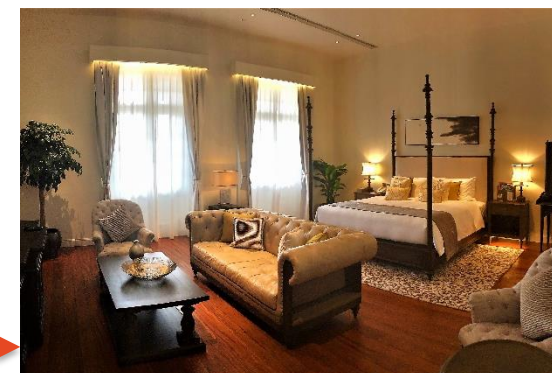

HG

Moon Garden

Total Area: 217sqm / 2340sqft

Tea Room

Total Area: 49sqm / 531sqft
Ceiling Height: 3.7m / 12ft

Champagne Gallery

Total Area: 46sqm / 496sqft
Ceiling Height: 3.7m / 12ft

Courtyard

Total Area: 320sqm / 3,444sqft

The Cell

Total Area: 36sqm / 389sqft
Ceiling Height: 3.5m / 11ft

H1

Royal

Total Area: 68sqm / 705sqft
 Ceiling Height: 3.7m – 5.1m / 12ft – 16ft

Premier Suite

Total Area: 87sqm / 940sqft