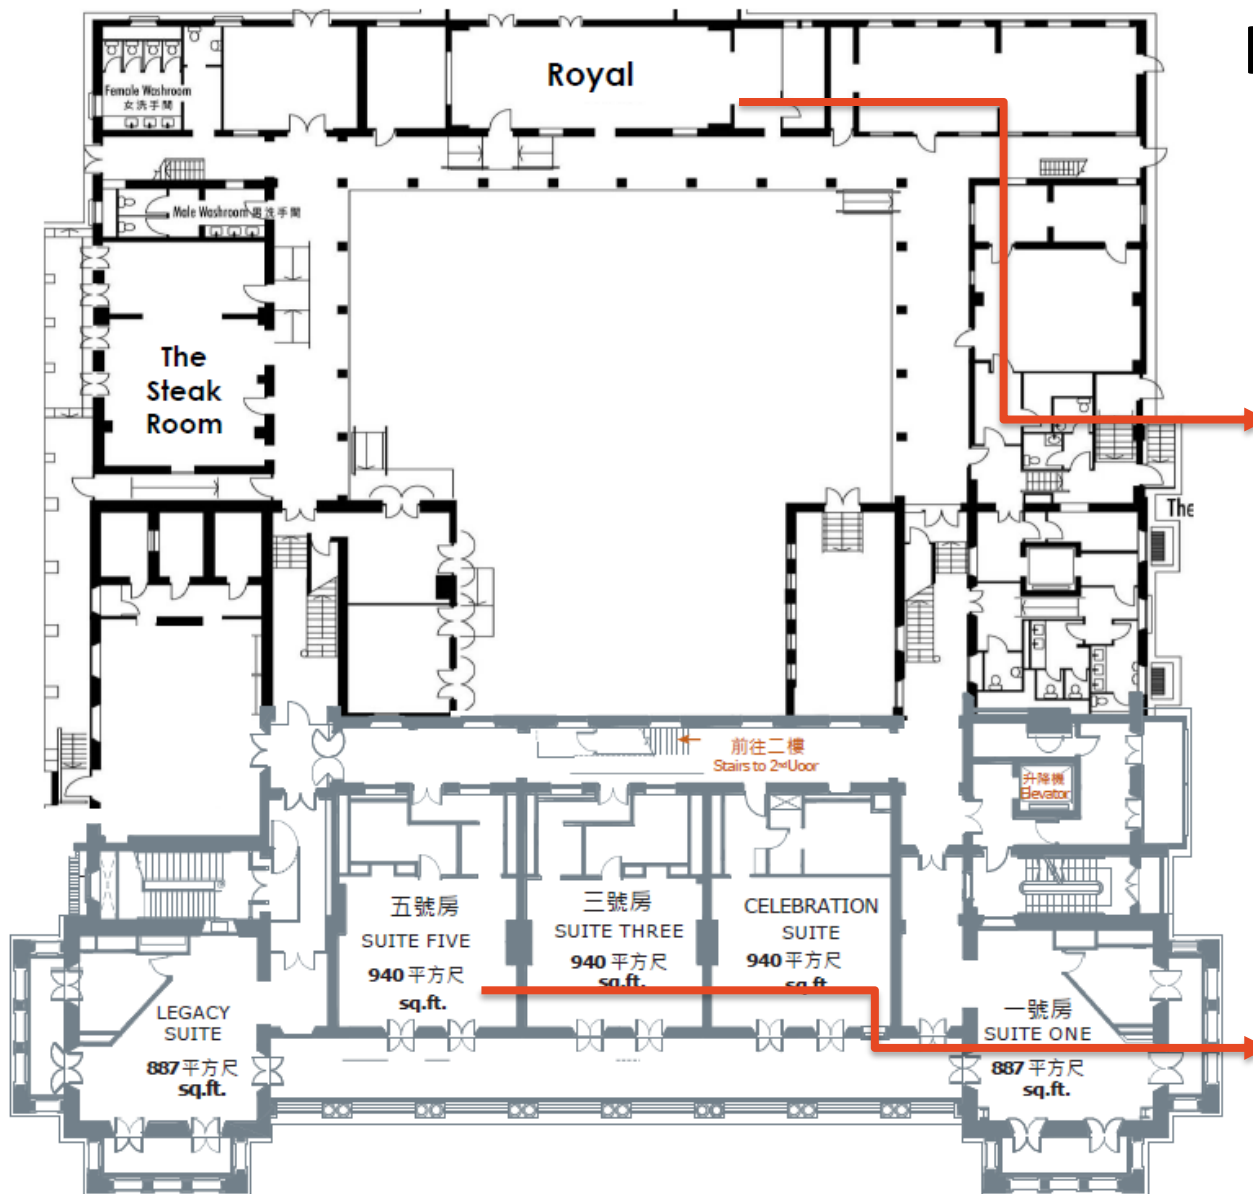

HG

Moon Garden

Total Area: 217sqm / 2340sqft

Tea Room

Total Area: 49sqm / 531sqft
Ceiling Height: 3.7m / 12ft

Champagne Gallery

Total Area: 46sqm / 496sqft
Ceiling Height: 3.7m / 12ft

Courtyard

Total Area: 320sqm / 3,444sqft

The Cell

Total Area: 36sqm / 389sqft
Ceiling Height: 3.5m / 11ft

H1

Royal

Total Area: 68sqm / 705sqft
 Ceiling Height: 3.7m – 5.1m / 12ft – 16ft

Premier Suite

Total Area: 87sqm / 940sqft