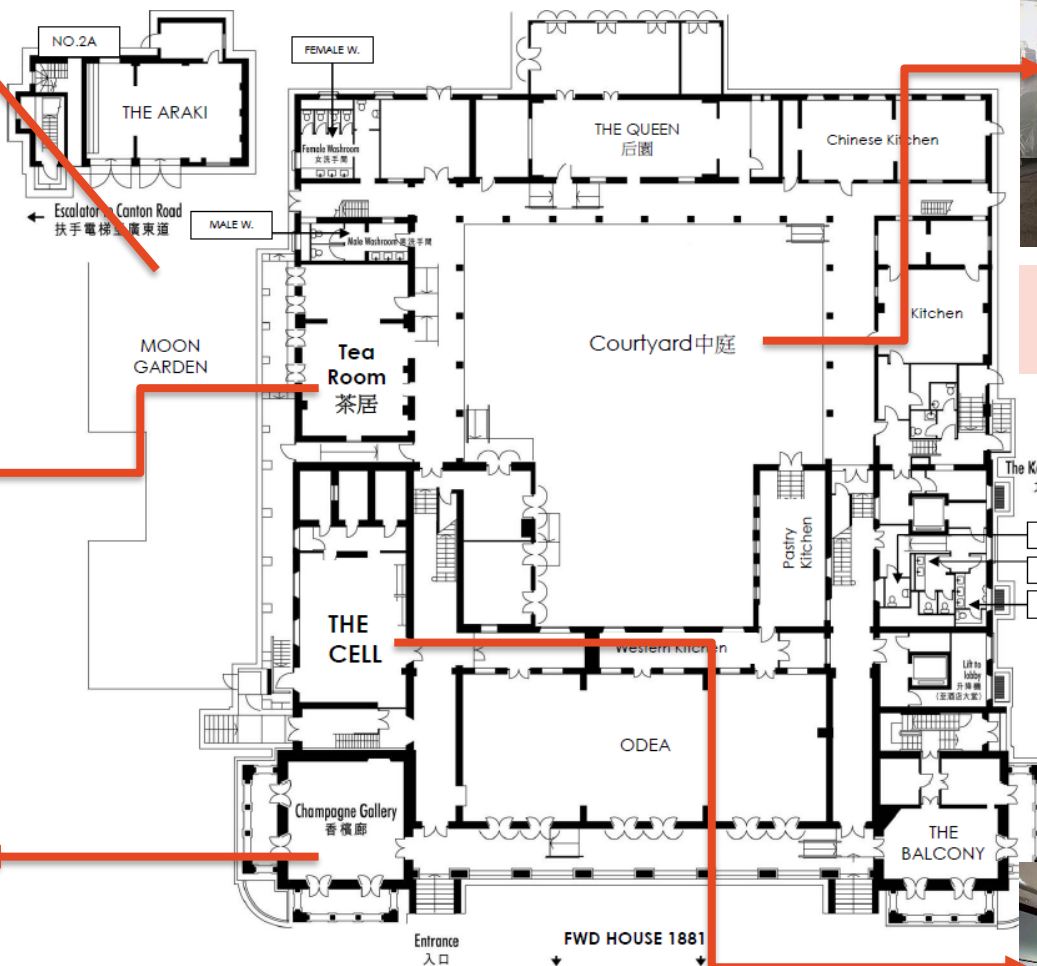

HG

Moon Garden

Total Area: 217sqm / 2340sqft

Tea Room

Total Area: 49sqm / 531sqft
Ceiling Height: 3.7m / 12ft

Champagne Gallery

Total Area: 46sqm / 496sqft
Ceiling Height: 3.7m / 12ft

Courtyard

Total Area: 320sqm / 3,444sqft

The Cell

Total Area: 36sqm / 389sqft
Ceiling Height: 3.5m / 11ft

H1

Royal

Total Area: 68sqm / 705sqft
 Ceiling Height: 3.7m – 5.1m / 12ft – 16ft

Premier Suite

Total Area: 87sqm / 940sqft